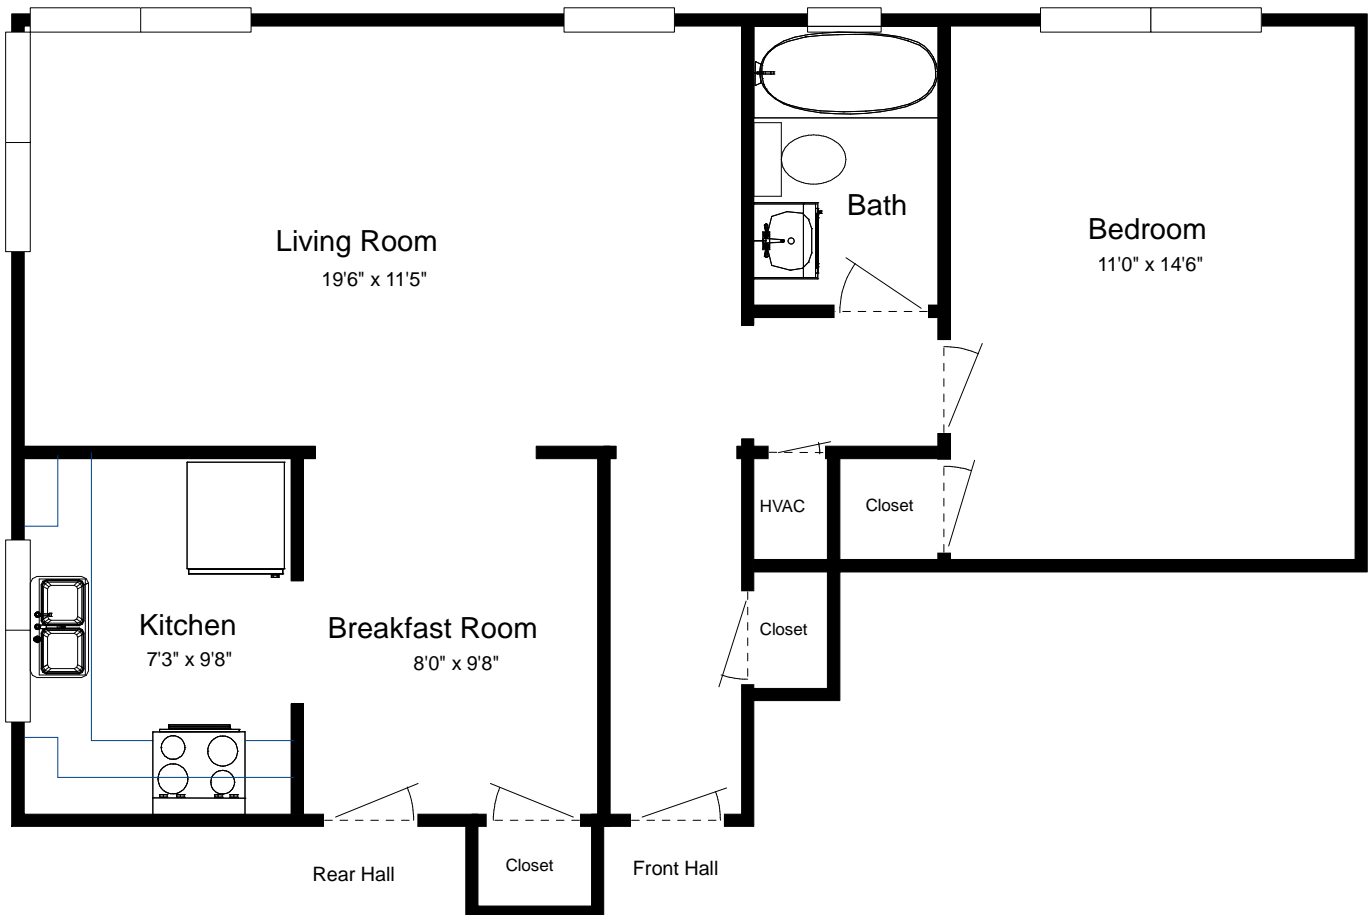

1224 Bellevue  
1 Bedroom (East)

Approx. Sq. Ft. = 695

\*\*\*Please note: All dimensions are approximate. Slight variations may exist between apartments, even in the same building. Differences may also include features, fixtures, appliances, and decoration throughout the apartment.