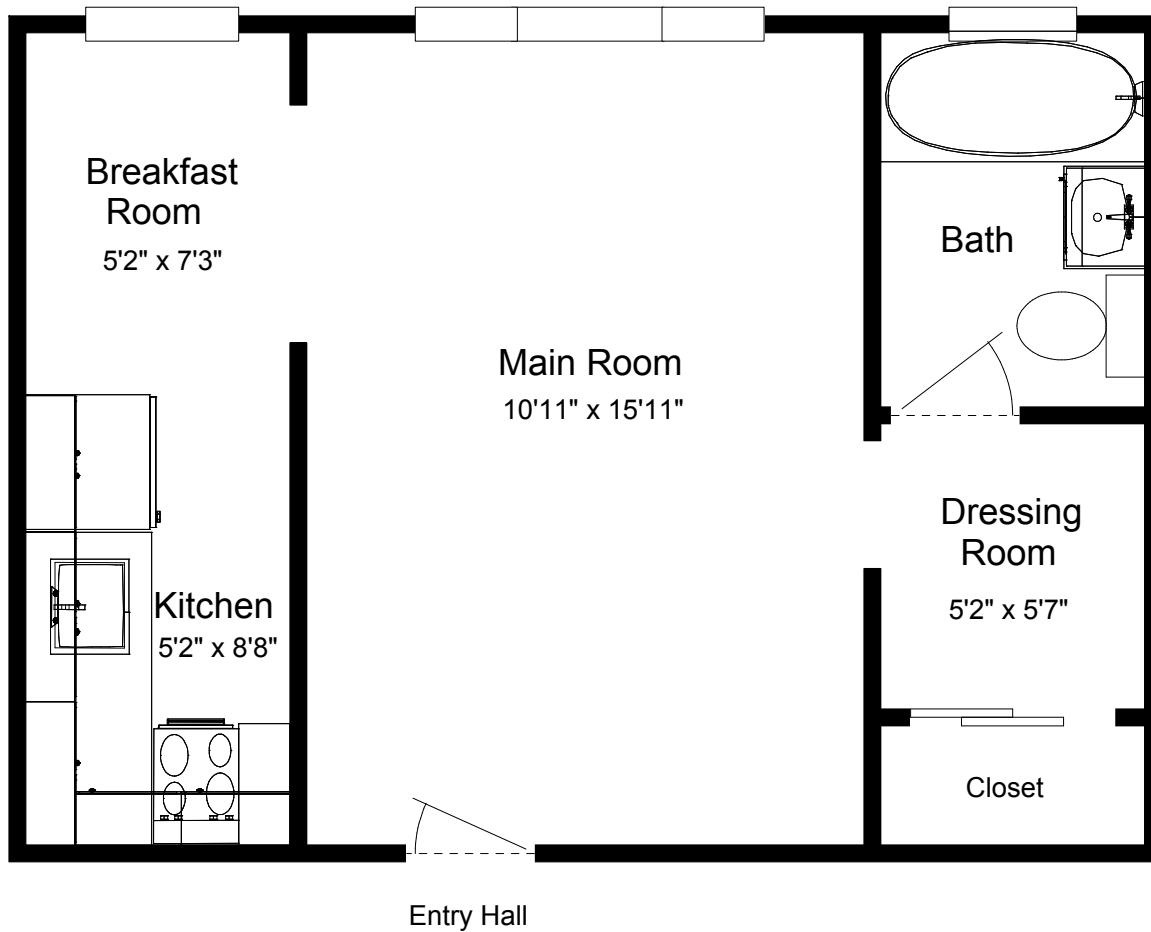

# 5132 Waterman Blvd. Studio

Approx. sq. ft. = 365

\*\*\*Please note: All dimensions are approximate. Slight variations may exist between apartments, even in the same building. Differences may also include features, fixtures, appliances, and decoration throughout the apartment.