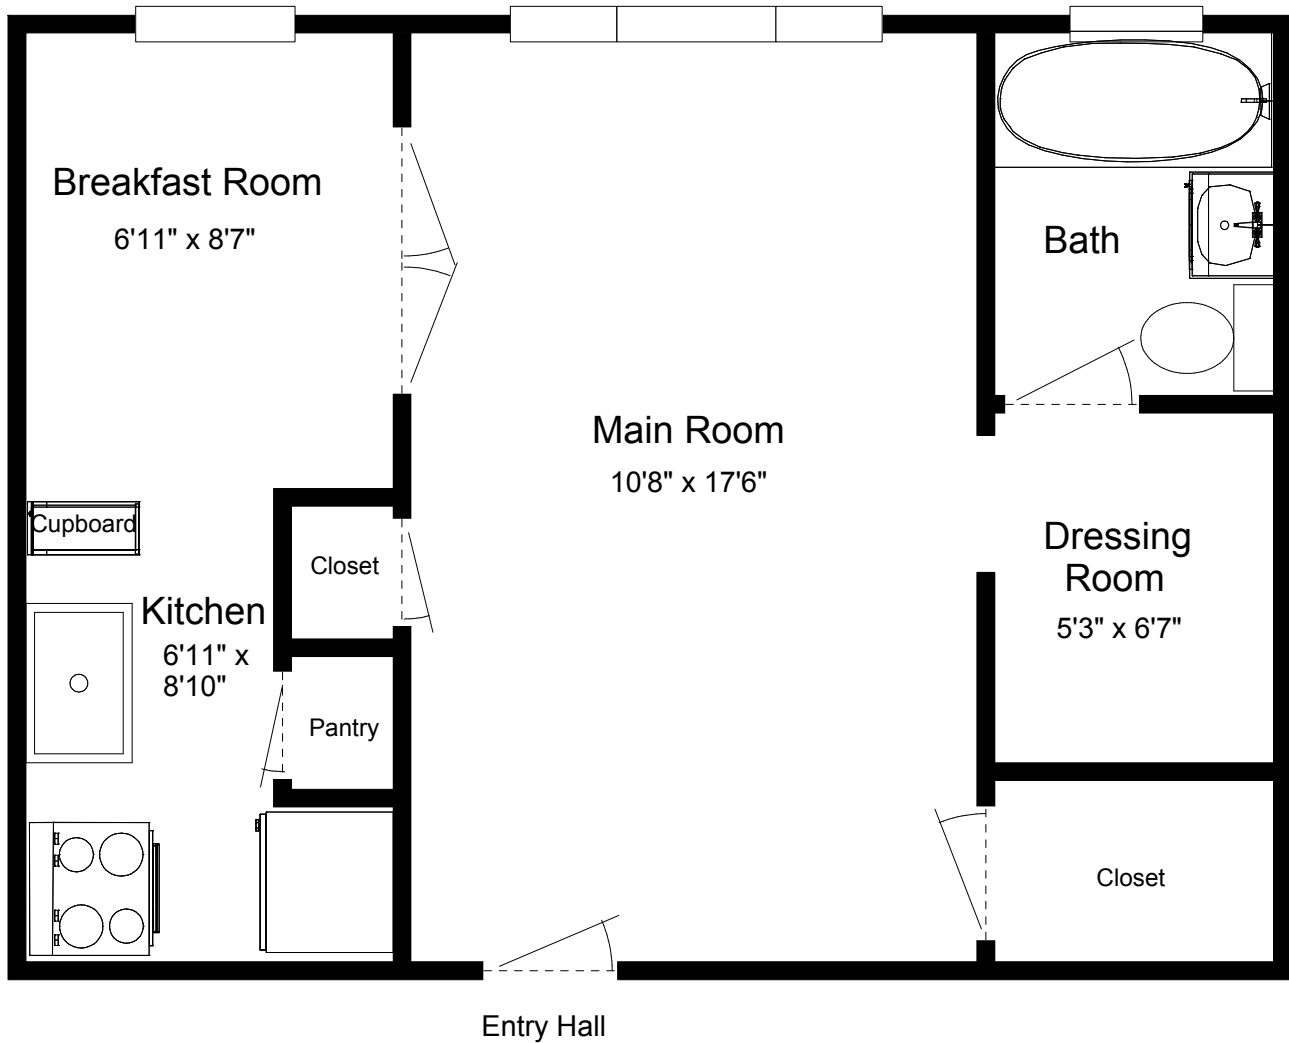

5041 Waterman Blvd. Studio

Approx. sq. ft. = 425

***Please note: All dimensions are approximate. Slight variations may exist between apartments, even in the same building. Differences may also include features, fixtures, appliances, and decoration throughout the apartment.