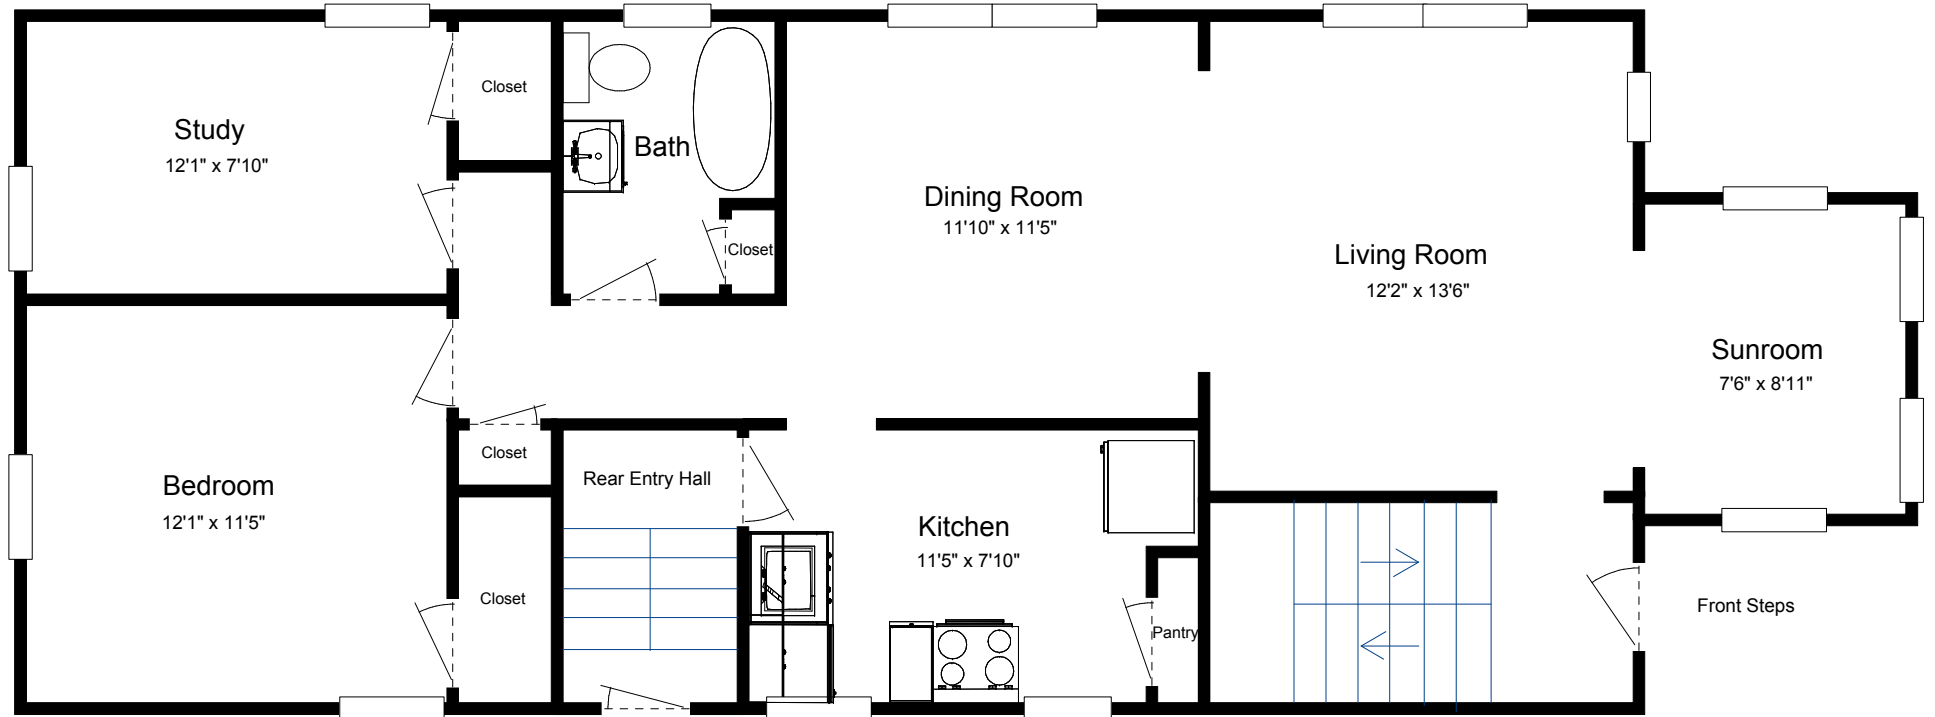

6649-A Clemens  
Second Floor  
1 Bedroom Plus

Approx. sq. ft. = 955

\*\*\*Please note: All dimensions are approximate. Slight variations may exist between apartments, even in the same building. Differences may also include features, fixtures, appliances, and decoration throughout the apartment.