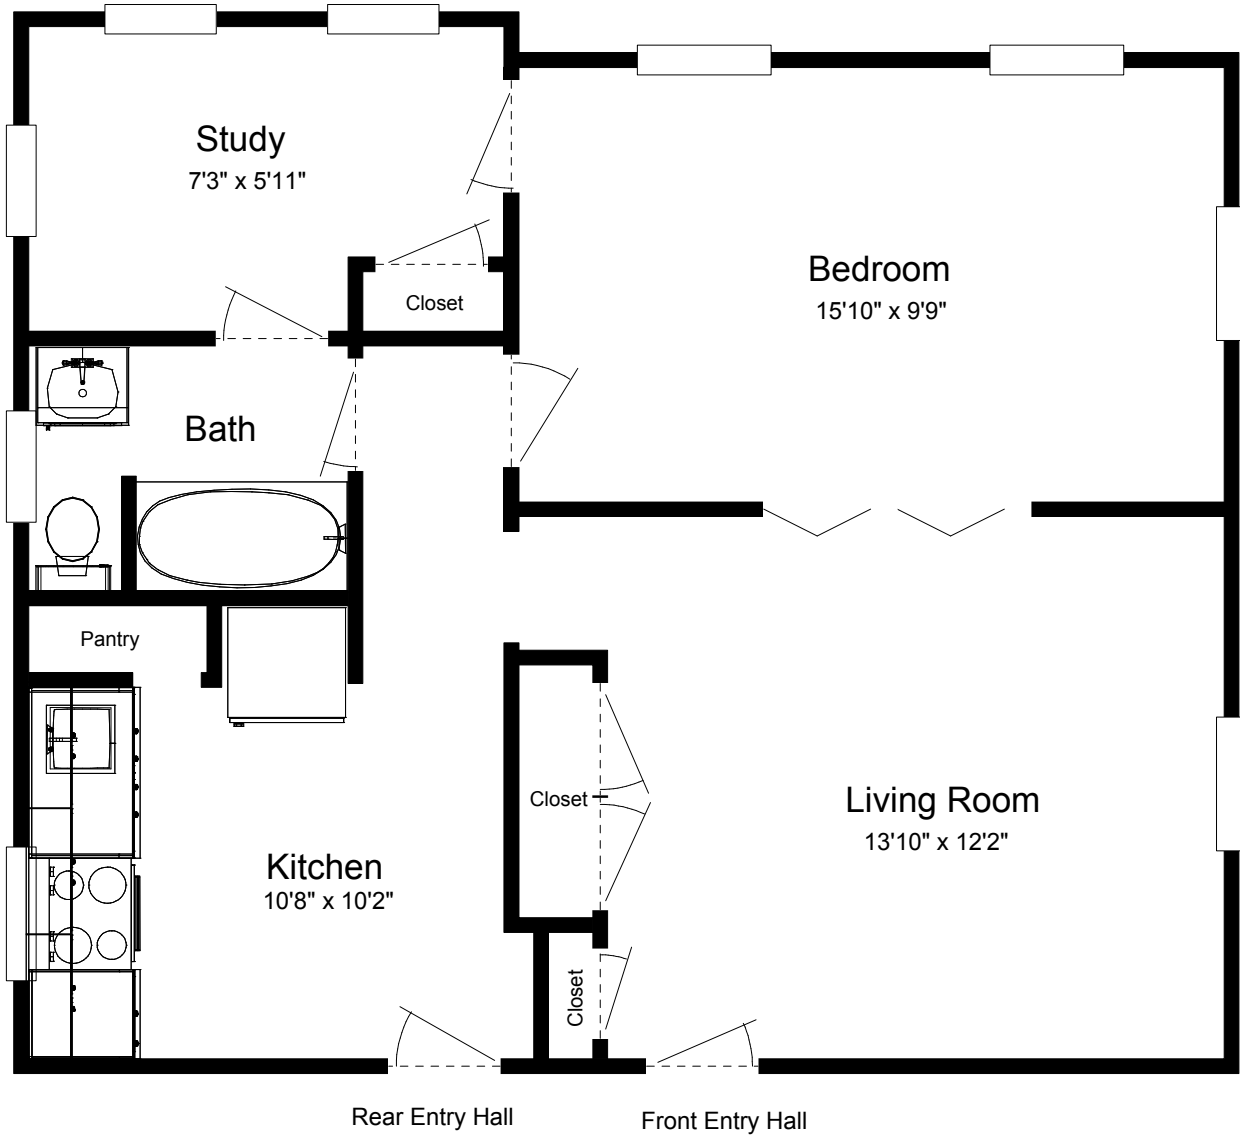

# 4531 & 4539 Chouteau 1 Bedroom

Approx. sq. ft. = 625

\*\*\*Please note: All dimensions are approximate. Slight variations may exist between apartments, even in the same building. Differences may also include features, fixtures, appliances, and decoration throughout the apartment.