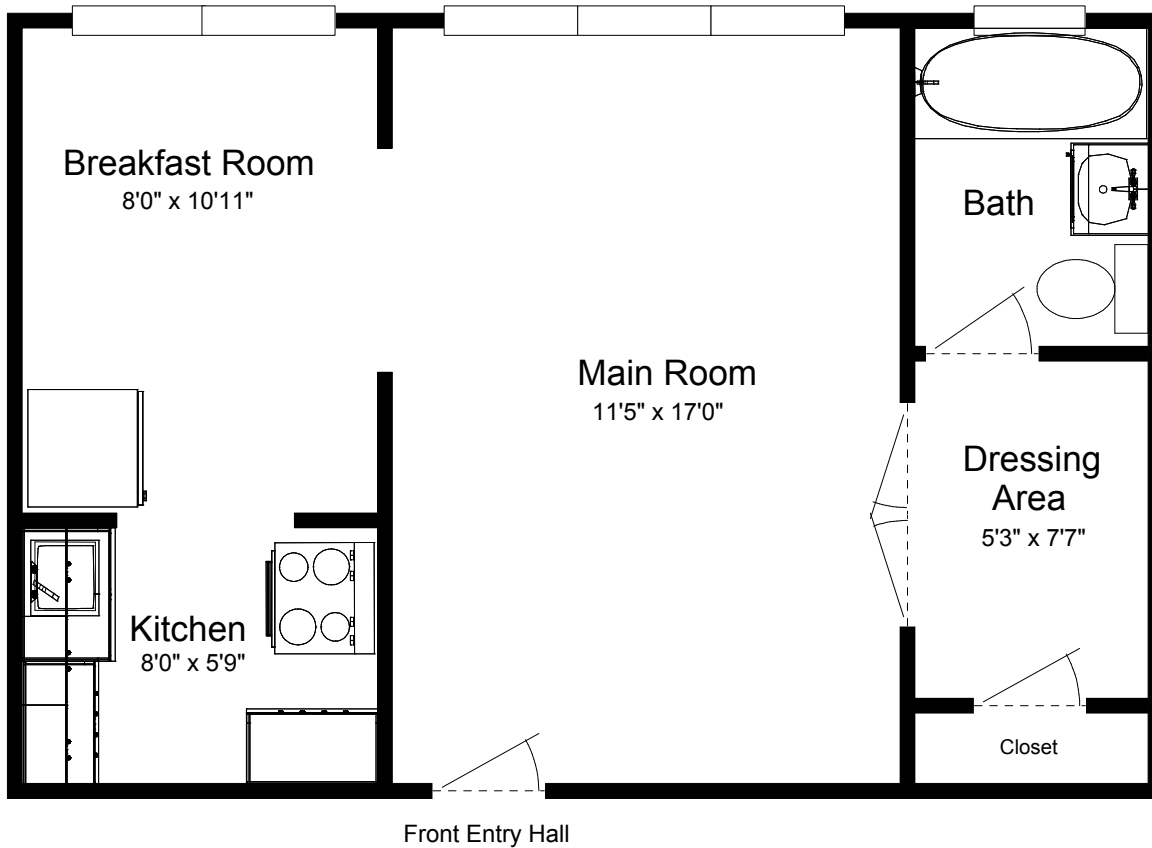

# 6416 Oakland Studio (09)

Approx. sq. ft. = 445

\*\*\*Please note: All dimensions are approximate. Slight variations may exist between apartments, even in the same building. Differences may also include features, fixtures, appliances, and decoration throughout the apartment.