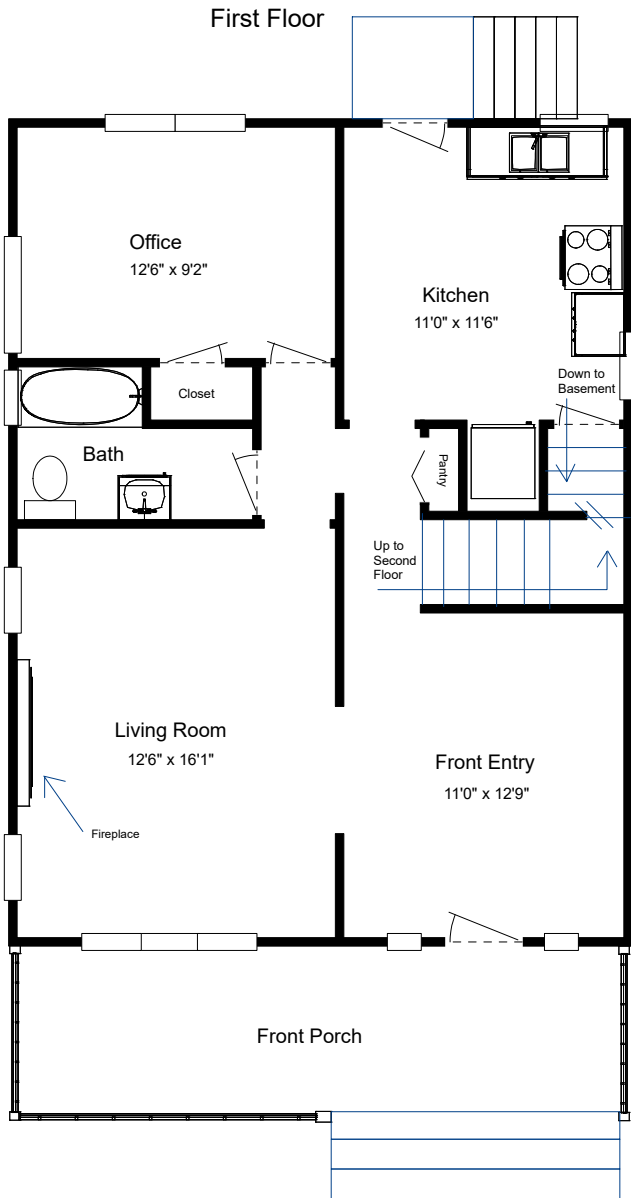

1064 McCausland

Approx. Sq. Ft. = 1560

***Please note: All dimensions are approximate. Slight variations may exist between apartments, even in the same building. Differences may also include features, fixtures, appliances, and decoration throughout the apartment.