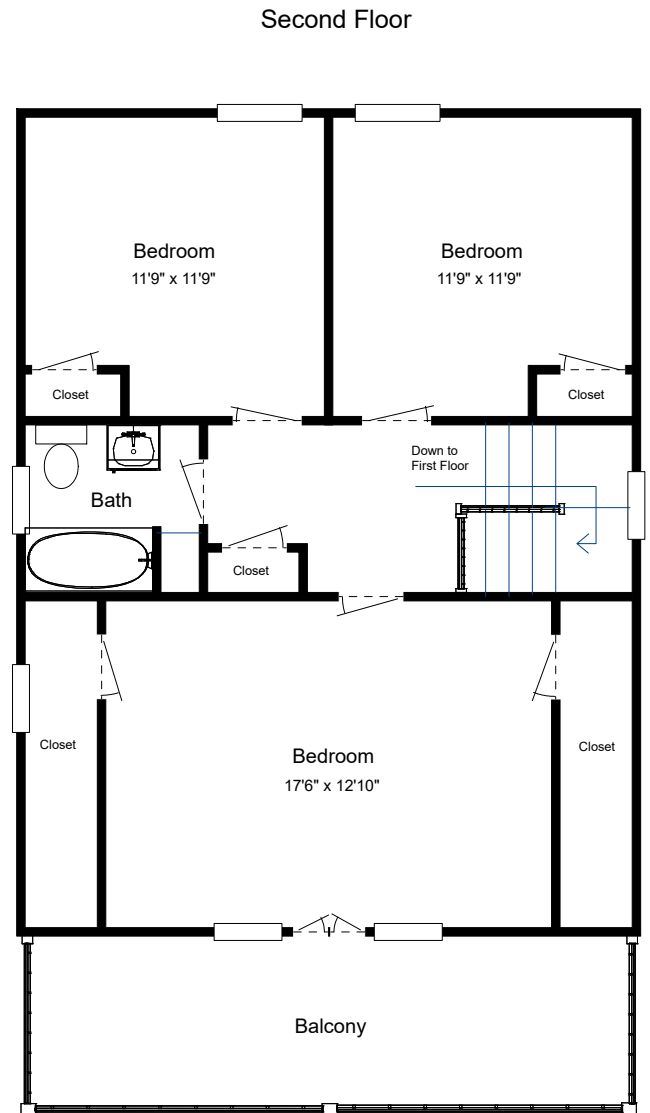

1064 McCausland

Approx. Sq. Ft. = 1560

***Please note: All dimensions are approximate. Slight variations may exist between apartments, even in the same building. Differences may also include features, fixtures, appliances, and decoration throughout the apartment.