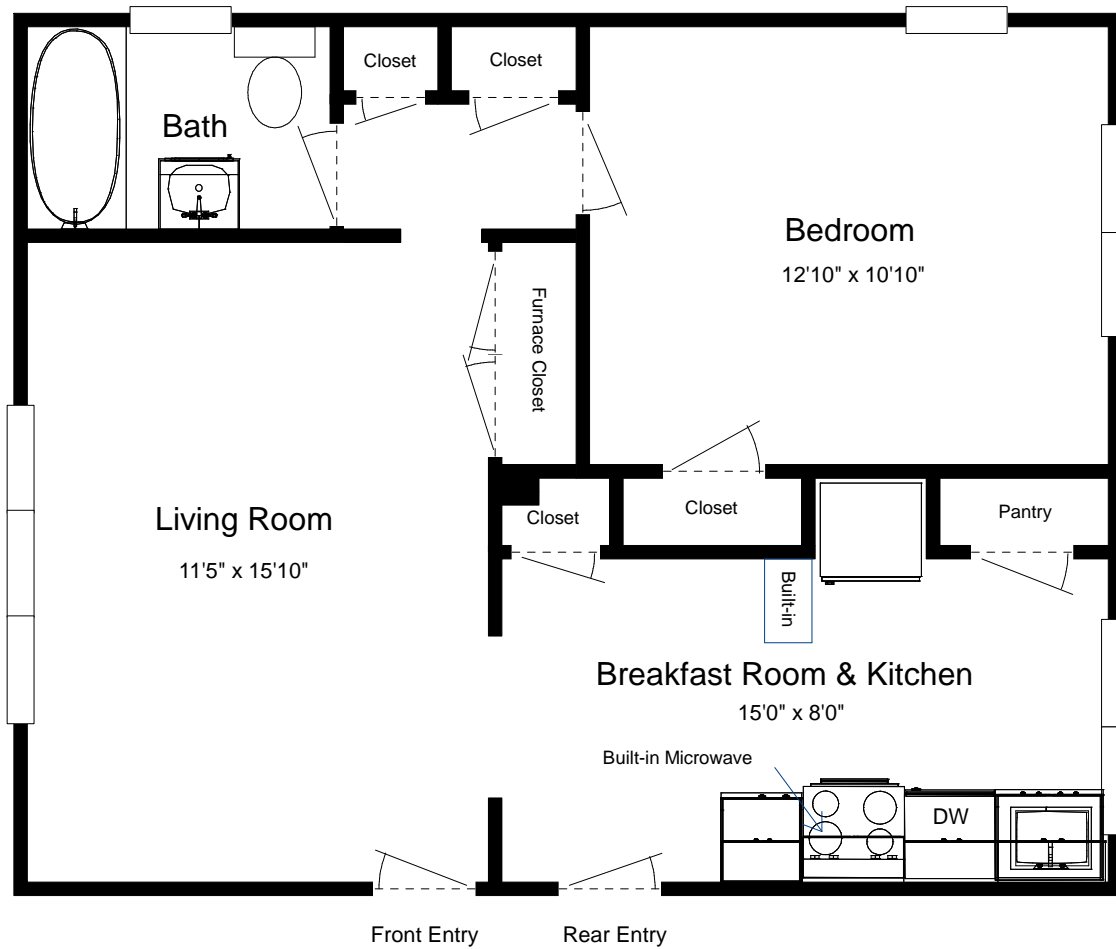

1038 McCausland
West
1 Bedroom

Approx. Sq. Ft. = 585

***Please note: All dimensions are approximate. Slight variations may exist between apartments, even in the same building. Differences may also include features, fixtures, appliances, and decoration throughout the apartment.